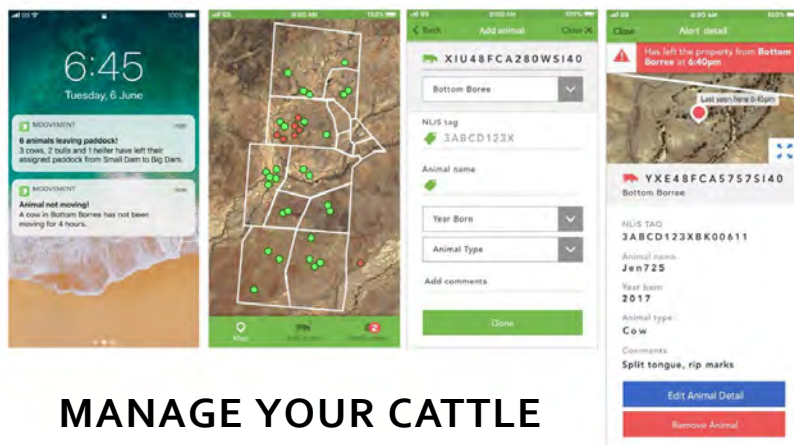

NEVER LOSE CATTLE AGAIN

Ever lost your cattle? Tag them with mOOvement GPS ear tags and never lose them again. The GPS sensor allows you to track and trace your cattle over long distances.

THE LIGHTWEIGHT/ACTIVE GPS EAR TAG

< 30 gr
Weight

15m
GPS accuracy

5 year
Lifetime

HOW THE MOOVEMENT SYSTEM WORKS

The re-usable GPS ear tag uses a proven double pin system and a built-in solar panel to charge the battery.

- LoRa network for remote areas
- 8-10 kilometer radius per antenna
- Track from anywhere you want
- Tagged and tested in Australia

Phone: 1300 813 500

LET YOUR PHONE CHECK YOUR CATTLE, YOUR FENCES & MONITOR YOUR WATER

MANAGE YOUR CATTLE

- See your cattle on the map
- Get out of fence alerts
- Get non moving alerts
- Use for a clean muster