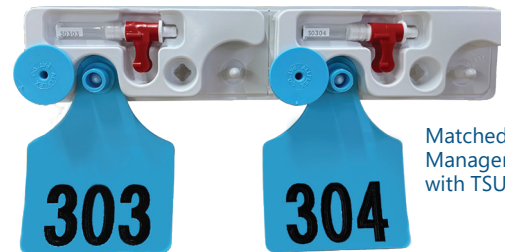

PRODUCER (FARMER)

When you place your NLIS Electronic Cattle Tag order with Agriculture Victoria, you will need to nominate to have the tags packed on sticks rather than loose in the bag.

WHAT WE DO?

When placing your order for Allflex tags we will then clearly state that the TSU's or Visual Management Tags are to be part of a matched management set for a Victorian producer who has recently purchased NLIS tags through Agriculture Victoria.

This will allow Allflex to provide the relevant number series to be printed on the Visual Management Tags so that they correspond with the NLIS Electronic Cattle Tags. To do this, Allflex simply require your PIC.

Cattle NLIS tags on stick

Matched Management

Matched Management with TSU

It is important to note that NLIS Electronic Cattle Tags and Visual Management Tags will not be freighted together. However, they will be able to provide the Visual Management Tags on a matched set tray, to allow the tags to be paired more easily on farm.